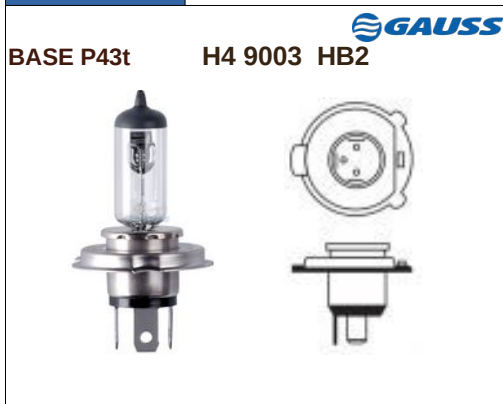

GL100 24V 100/90W STD