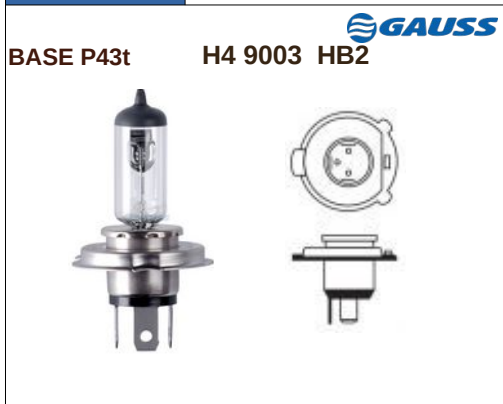

H00403 12V 60/55W LONG LIFE

H00409 12V 60/55W ALL WEATHER

H00406 12V 60/55W SUPER WHITE

GL12 12V 60/55W SUPER WHITE

H4SXT12V6055W 12V 60/55W SUPER WHITE

X2H4B212V 12V 60/55W SUPER WHITE

GL13 12V 100/90W STD