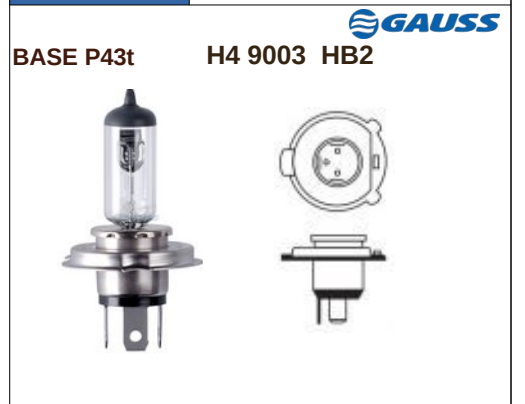

GL46 24V 75/70W STD