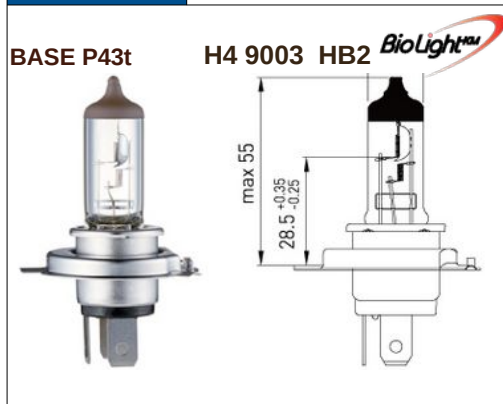

H00418 24V 75/70W STD